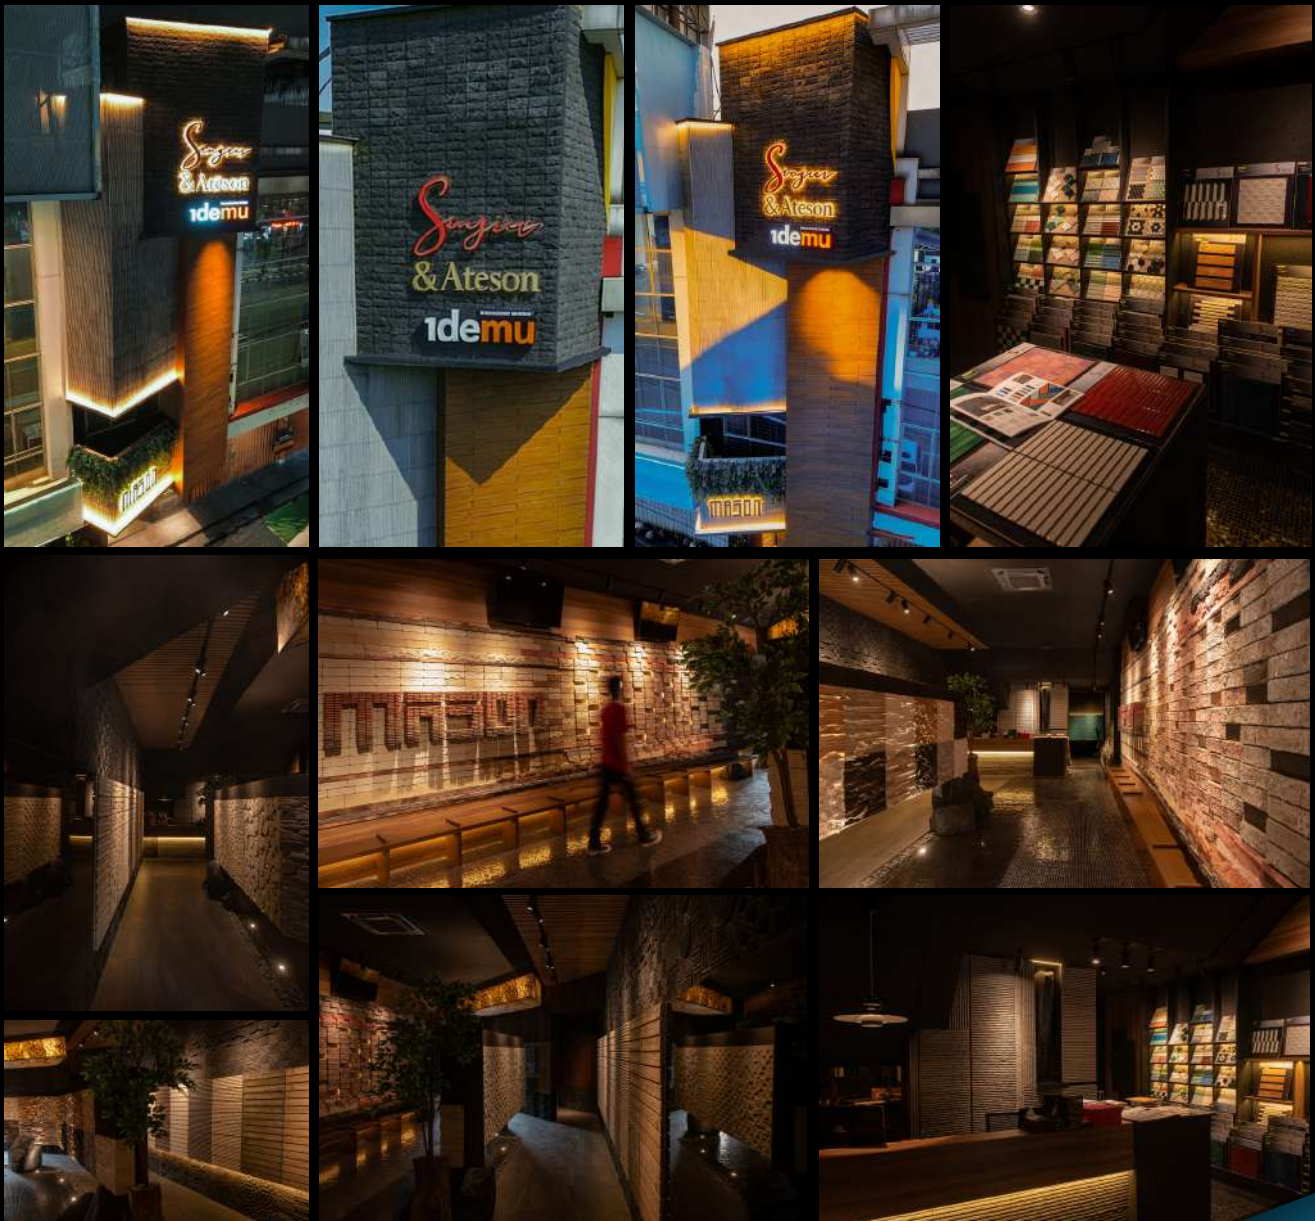

General Contractor & Structural Consultant

PT. KONSTRUKSI
MAJU ABADI

Mason Gallery Project

PORTFOLIO